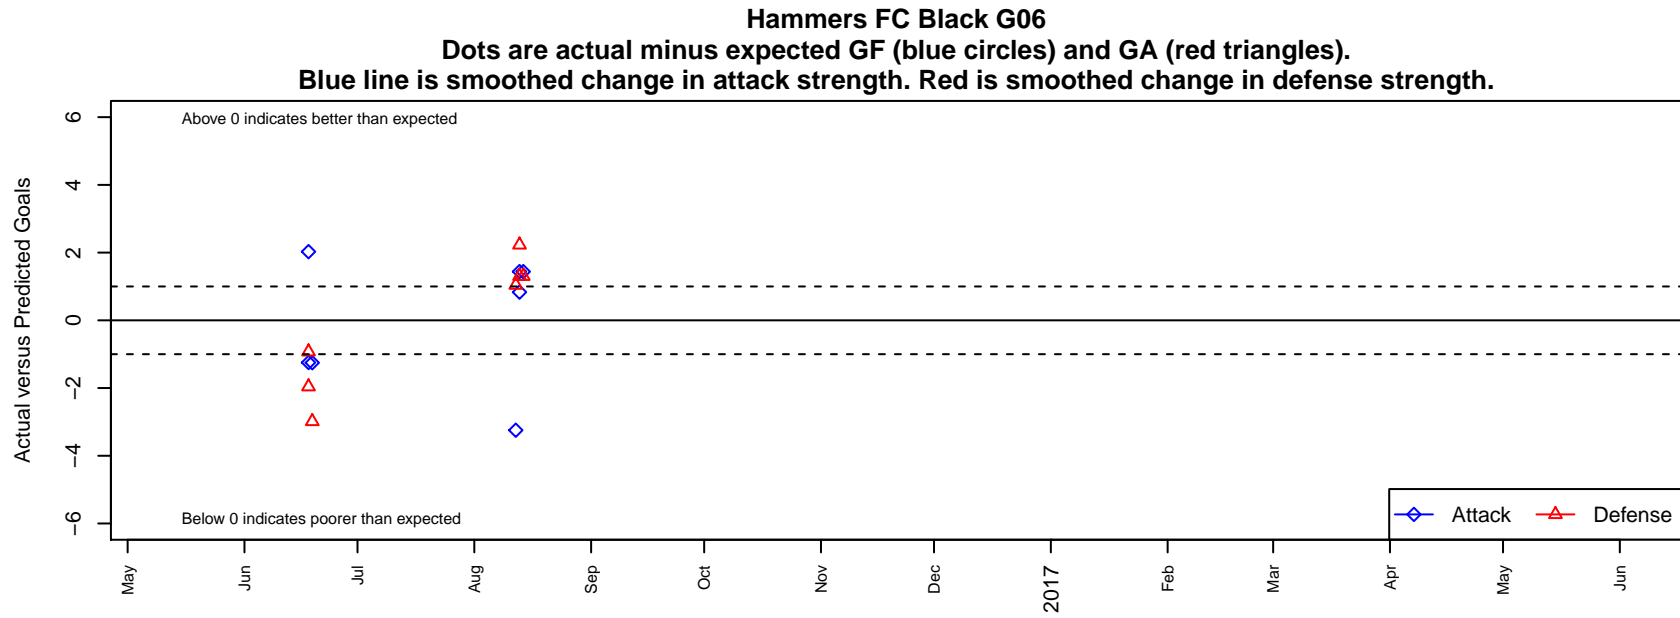

Hammers FC Black G06

Hammers FC
Bellingham, WA
G06 total strength=372
attack=0.39 defense=0.13

alt names used:
58 Hammers FC Academy – Black
HFCA Black

Venues played:
2016 Skagit Firecracker Silver U11
2016 Pacific Coast Challenge U11